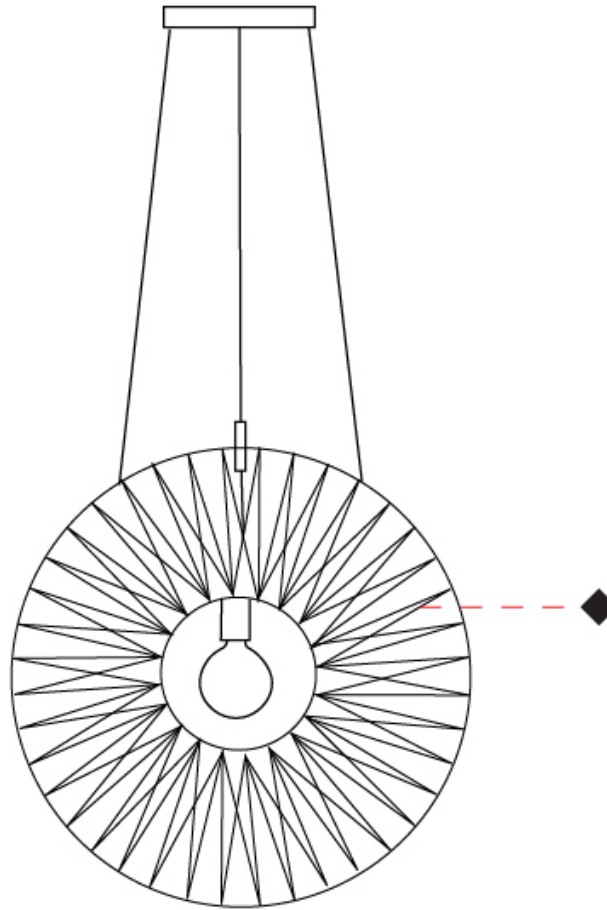

D111108-

PROJECT

TYPE

SPECIFIER

QUANTITY

DATE

D