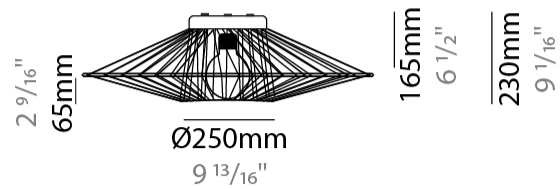

GENERAL

Series: Bimba
 Brand: Ole
 Division: Design
 Mounting Type: Suspension
 Mounting Location: Ceiling
 Subcategory: Pendant

PHYSICAL

Shape: Round
 Diameter (mm): 800
 Diameter (in): 31 1/2
 Width (mm): 135
 Width (in): 5 5/16
 Height (mm): 800
 Height (in): 31 1/2
 Max. Overall Height (mm): 2800
 Max. Overall Height (in): 110 1/4
 Light Distribution: Omnidirectional
 Weight (kg): 5
 Weight (lbs): 11.02
 Fixture Finish: BEI / BLK / BLU / COG / DGN / GRY / MRN / MOC / MUS / OLV / SIL / STN / TER / WHI
 Holder Finish: Matte Black
 Fixture Material: Fabric Cord / Metal
 Cable Details: 2000mm Cable
 Upon Request: Other fabric cord colors available upon request (see downloadable finish chart)

GENERAL

Series: Bimba
 Brand: Ole
 Division: Design
 Mounting Type: Surface
 Mounting Location: Ceiling
 Subcategory: Ambient

PHYSICAL

Shape: Abstract
 Diameter (mm): 800
 Diameter (in): 31 1/2
 Height (mm): 230
 Height (in): 9 1/16
 Light Distribution: Omnidirectional
 Weight (kg): 5.1
 Weight (lbs): 11.24
 Diffuser: PMMA - Opal
 Fixture Finish: BEI / BLK / BLU / COG / DGN / GRY / MRN / MOC / MUS / OLV / SIL / STN / TER / WHI
 Holder Finish: Matte Black
 Fixture Material: Fabric Cord / Metal
 Cable Details: 2000mm Cable
 Upon Request: Other fabric cord colors available upon request (see downloadable finish chart)

LED

OPTICAL

RATINGS AND CERTIFICATIONS

Certified By: Certified for North American Standards
 IP rating: IP20

Ø800mm
31 1/2"

5 7/8"

Ø150mm

2 9/16"
65mm