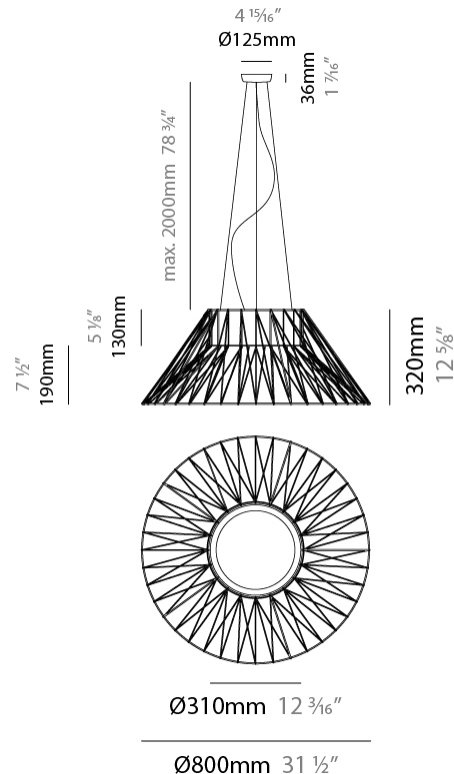

PROJECT	_____
TYPE	_____
SPECIFIER	_____
QUANTITY	_____
DATE	_____

BIMBA SUSPENSION

D111110-

base number   Finish
Options

1. To build a product code in our configurator select the specify button on the base model # product page
2. To build a manual product code on this datasheet choose from the options listed below in blue font and add the suffix to the base model #

GENERAL

Series: Bimba
Brand: Ole
Division: Design
Mounting Type: Suspension
Mounting Location: Ceiling
Subcategory: Pendant

PHYSICAL

Shape: Dome
Diameter (mm): 800
Diameter (in): 31 1/2
Height (mm): 320
Height (in): 12 5/8
Max. Overall Height (mm): 2320
Max. Overall Height (in): 91 5/16
Light Distribution: Omnidirectional
Weight (kg): 6.1
Weight (lbs): 13.45
Fixture Finish: BEI / BLK / BLU / COG / DGN / GRY / MRN / MOC / MUS / OLV / SIL / STN / TER / WHI
Holder Finish: Matte Black
Fixture Material: Fabric Cord / Metal
Cable Details: 2000mm Cable
Upon Request: Other fabric cord colors available upon request (see downloadable finish chart)

ELECTRICAL

Number of Lamps: 3
Lamp Type: LED Retrofit
Bulb Included: Bulb Not Included
Max. Wattage Per Lamp (W): 15
Lamp Base: E26
Input Voltage (V): 120
Upon Request: 277Vac / GU24

LED

OPTICAL

RATINGS AND CERTIFICATIONS

Certified By: Certified for North American Standards
IP rating: IP20