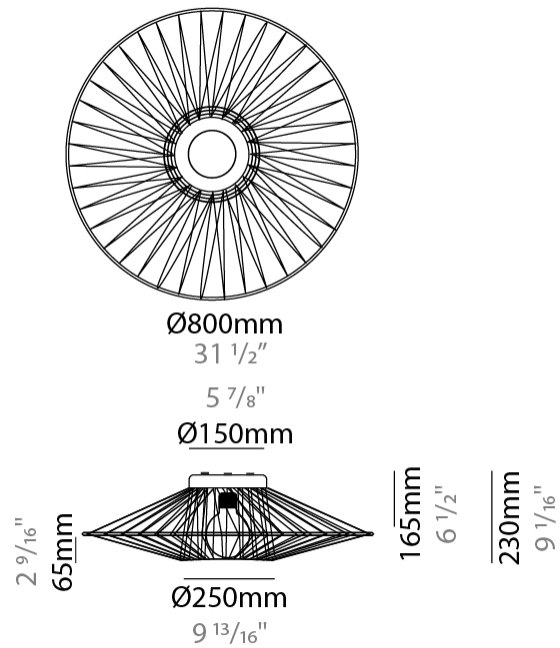

BIMBA SURFACE

D112043-

base number   Finish
Options

PROJECT	_____
TYPE	_____
SPECIFIER	_____
QUANTITY	_____
DATE	_____

1. To build a product code in our configurator select the specify button on the base model # product page
2. To build a manual product code on this datasheet choose from the options listed below in blue font and add the suffix to the base model #

GENERAL

Series: Bimba
Brand: Ole
Division: Design
Mounting Type: Surface
Mounting Location: Ceiling
Subcategory: Ambient

PHYSICAL

Shape: Abstract
Diameter (mm): 800
Diameter (in): 31 1/2
Height (mm): 230
Height (in): 9 1/16
Light Distribution: Omnidirectional
Weight (kg): 5.1
Weight (lbs): 11.24
Diffuser: PMMA - Opal
Fixture Finish: BEI / BLK / BLU / COG / DGN / GRY / MRN / MOC / MUS / OLV / SIL / STN / TER / WHI
Holder Finish: Matte Black
Fixture Material: Fabric Cord / Metal
Cable Details: 2000mm Cable
Upon Request: Other fabric cord colors available upon request (see downloadable finish chart)

ELECTRICAL

Number of Lamps: 1
Lamp Type: LED Retrofit
Lamp Shape: A19
Bulb Included: Bulb Not Included
Max. Wattage Per Lamp (W): 15
Lamp Base: E26
Input Voltage (V): 120
Upon Request: 277Vac / GU24

LED

OPTICAL

RATINGS AND CERTIFICATIONS

Certified By: Certified for North American Standards
IP rating: IP20