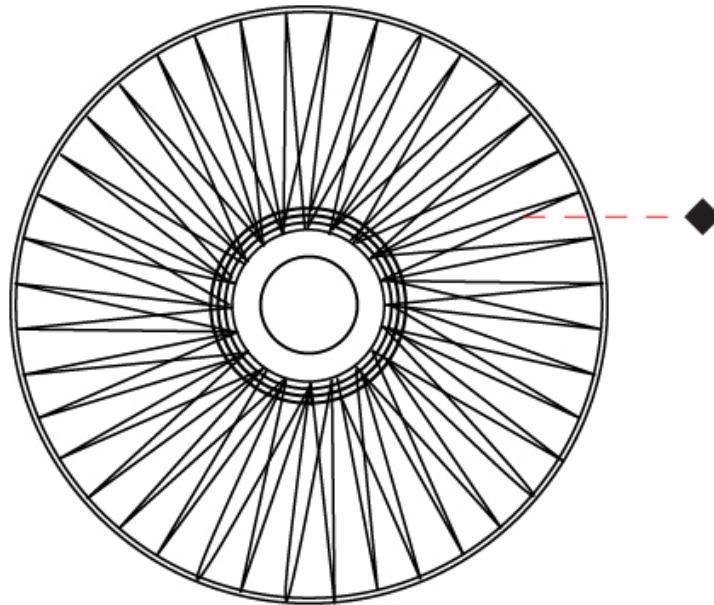

D112043-

PROJECT	_____
TYPE	_____
SPECIFIER	_____
QUANTITY	_____
DATE	_____