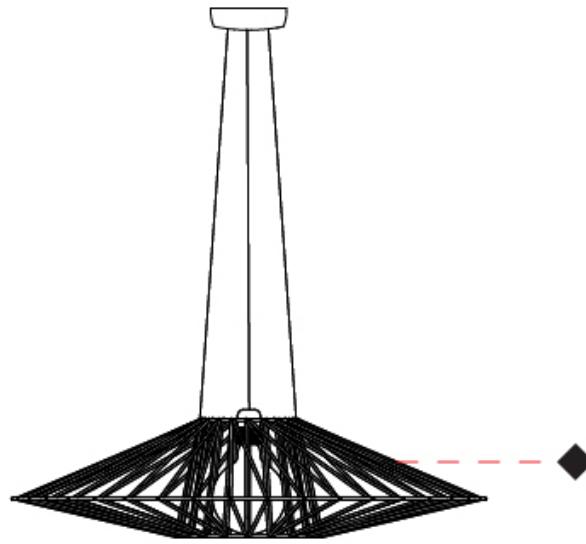

BIMBA SUSPENSION

D111113-

PROJECT	_____
TYPE	_____
SPECIFIER	_____
QUANTITY	_____
DATE	_____

D