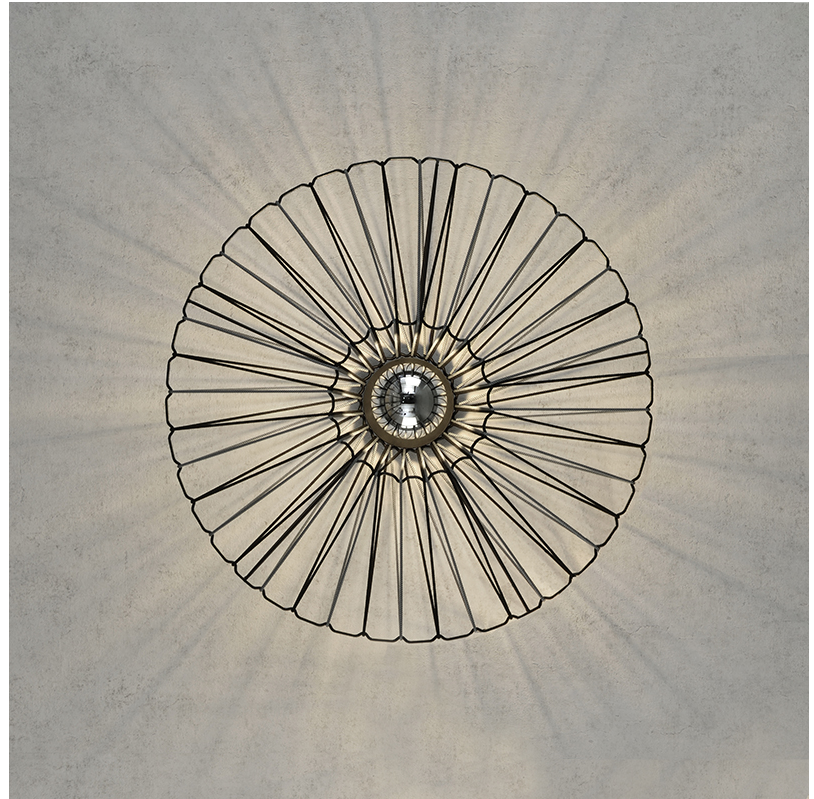

BIMBA SURFACE

D112043-

base number Finish
Options

PROJECT
TYPE
SPECIFIER
QUANTITY
DATE

1. To build a product code in our configurator select the specify button on the base model # product page
2. To build a manual product code on this datasheet choose from the options listed below in blue font and add the suffix to the base model #

GENERAL

Series: Bimba
Brand: Ole
Division: Design
Mounting Type: Surface
Mounting Location: Ceiling
Subcategory: Ambient

PHYSICAL

Shape: Abstract
Diameter (mm): 800
Diameter (in): 31 1/2
Height (mm): 230
Height (in): 9 1/16
Light Distribution: Omnidirectional
Weight (kg): 5.1
Weight (lbs): 11.24
Diffuser: PMMA - Opal
Fixture Finish: BEI / BLK / BLU / COG / DGN / GRY / MRN / MOC / MUS / OLV / SIL / STN / TER / WHI
Holder Finish: Matte Black
Fixture Material: Fabric Cord / Metal
Cable Details: 2000mm Cable
Upon Request: Other fabric cord colors available upon request (see downloadable finish chart)

ELECTRICAL

Number of Lamps: 1
Lamp Type: LED Retrofit
Lamp Shape: A19
Bulb Included: Bulb Not Included
Max. Wattage Per Lamp (W): 15
Lamp Base: E26
Input Voltage (V): 120
Upon Request: 277Vac / GU24

LED

OPTICAL

RATINGS AND CERTIFICATIONS

Certified By: Certified for North American Standards
IP rating: IP20

Ø800mm
31 1/2"

5 7/8"

Ø150mm