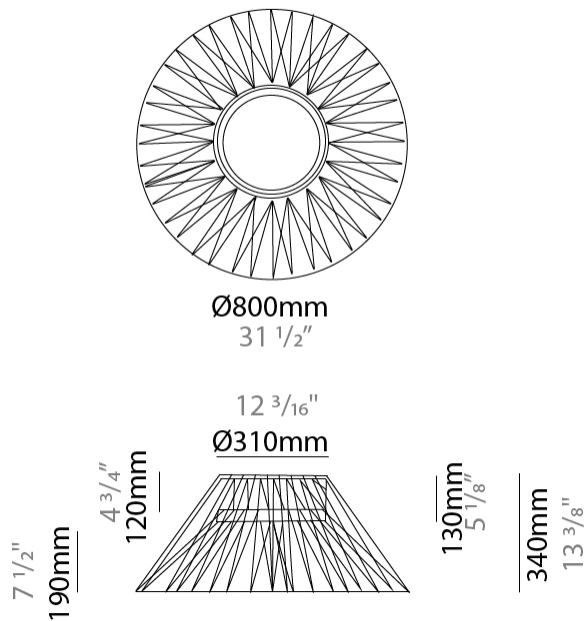

BIMBA SURFACE

D112044-

base number _____
Finish Options _____

1. To build a product code in our configurator select the specify button on the base model # product page
2. To build a manual product code on this datasheet choose from the options listed below in blue font and add the suffix to the base model #

GENERAL

Series: Bimba
Brand: Ole
Division: Design
Mounting Type: Surface
Mounting Location: Ceiling
Subcategory: Ambient

PHYSICAL

Shape: Abstract
Diameter (mm): 800
Diameter (in): 31 1/2
Height (mm): 340
Height (in): 13 3/8
Light Distribution: Omnidirectional
Weight (kg): 5.6
Weight (lbs): 12.35
Diffuser: PMMA - Opal
Fixture Finish: BEI / BLK / BLU / COG / DGN / GRY / MRN / MOC / MUS / OLV / SIL / STN / TER / WHI
Holder Finish: Matte Black
Fixture Material: Fabric Cord / Metal
Cable Details: 2000mm Cable

ELECTRICAL

Number of Lamps: 3
Lamp Type: LED Retrofit
Lamp Shape: A19
Bulb Included: Bulb Not Included
Max. Wattage Per Lamp (W): 15
Lamp Base: E26
Input Voltage (V): 120
Upon Request: 277Vac / GU24

LED

OPTICAL

RATINGS AND CERTIFICATIONS

Certified By: Certified for North American Standards
IP rating: IP20